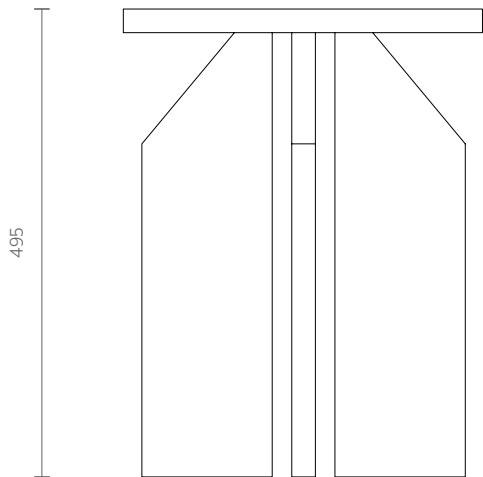

PRODUCT SHEET

**FINN SIDE TABLE**

Rich sassafras wood grain table top supported by solid oak geometric fins. Clean lines meets organic wood grain shape and texture.

DIMENSIONS

W : 380MM

H : 495MM

MATERIALS

Sassafras Veneer Table Top

Solid Oak Base